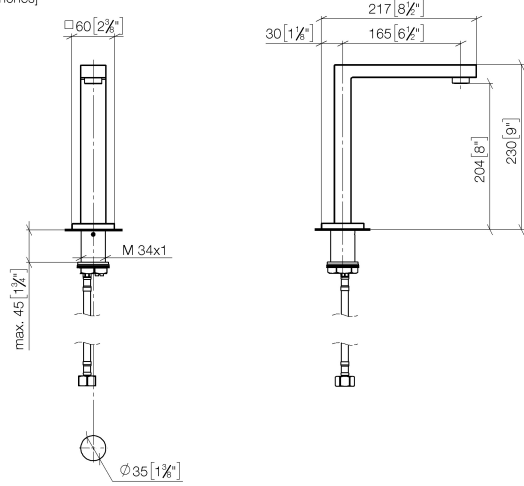

ST 010 107 5080
mm [inches]

Certificates

LGA_29120.	WRAS_1906116.	IAPMO_EGS.	CE000001_eSet_Tou chfree_20171206_D E_signed.	CE000002_eSet_Tou chfree_20171206_E N_signed.
LGA_29119.				

SYMETRICS eSET Touchfree Basin mixer without pop-up waste without temperature setting - Chrome

SYMETRICS eSET Touchfree Basin mixer without pop-up waste without temperature setting - Chrome

ST 010 107 5980

- 165mm projection
- fixed spout
- circular, air-enriched flow
- height of mixer 230 mm
- height up to aerator 205 mm
- hole diameter 35 mm
- rosette 60 x 60 mm
- 2x screw-in M 10 x 1 pressure hose, leak-tested
- 1/2" connection
- max. flow 7 l/min
- lead-free

SYMETRICS eSET Touchfree Basin mixer without pop-up waste without temperature setting - Chrome

ST 010 107 5980

SYMETRICS eSET Touchfree Basin mixer without pop-up waste without temperature setting - Chrome

ST 010 107 5080
mm [inches]

Flow rate chart

Certificates

ETA_18519.

LGA_18651.

SYMETRICS eSET Touchfree Basin mixer without pop-up waste without temperature setting - Chrome

ST 010 107 5980