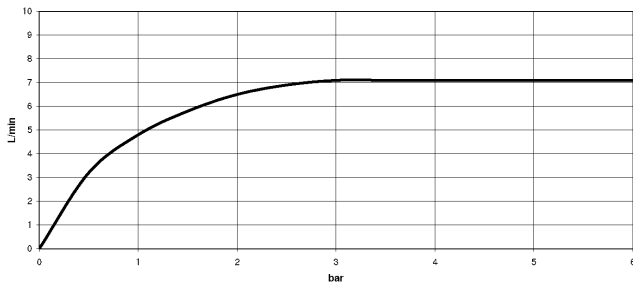

SYMETRICS eSET Touchfree Basin mixer without pop-up waste without temperature setting - Chrome

ST 010 107 5980

- 165mm projection
- fixed spout
- circular, air-enriched flow
- height of mixer 230 mm
- height up to aerator 205 mm
- hole diameter 35 mm
- rosette 60 x 60 mm
- 2x screw-in M 10 x 1 pressure hose, leak-tested
- 1/2" connection
- max. flow 7 l/min
- lead-free

SYMETRICS eSET Touchfree Basin mixer without pop-up waste without temperature setting - Chrome

ST 010 107 5980

SYMETRICS eSET Touchfree Basin mixer without pop-up waste without temperature setting - Chrome

ST 010 107 5080
mm [inches]

Flow rate chart

Certificates

ETA_18519.

LGA_18651.

SYMETRICS eSET Touchfree Basin mixer without pop-up waste without temperature setting - Chrome

ST 010 107 5980