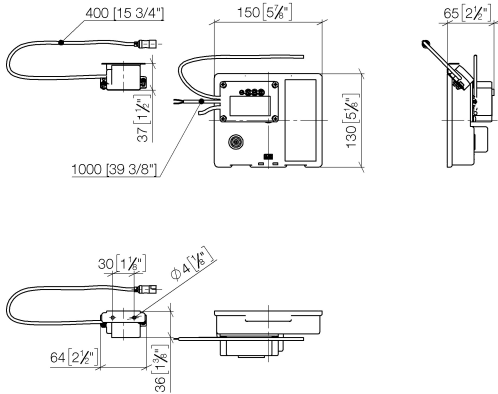

35 743 970 90

- min. recess depth 90 mm
- max. recess depth 125 mm

Recommended miscellaneous

Extension for Touchfree 500 mm - 12 765 970 90

SYMETRICS eSET Touchfree Basin mixer without pop-up waste without temperature setting - Chrome

ST 010 107 5080
mm [inches]

Certificates

LGA_29120.	WRAS_1906116.	IAPMO_EGS.	CE000001_eSet_Tou chfree_20171206_D E_signed.	CE000002_eSet_Tou chfree_20171206_E N_signed.
LGA_29119.				

SYMETRICS eSET Touchfree Basin mixer without pop-up waste without temperature setting - Chrome

SYMETRICS eSET Touchfree Basin mixer without pop-up waste without temperature setting - Chrome

ST 010 107 5980

- 165mm projection
- fixed spout
- circular, air-enriched flow
- height of mixer 230 mm
- height up to aerator 205 mm
- hole diameter 35 mm
- rosette 60 x 60 mm
- 2x screw-in M 10 x 1 pressure hose, leak-tested
- 1/2" connection
- max. flow 7 l/min
- lead-free